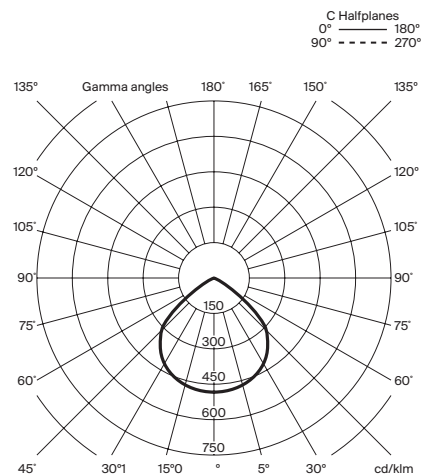

Luminous flux: 2.471 lm

Built-in dimmable LED.

Suitable for dimming 1-10V (European Market) / DALI.

Not included external dimmer switch.

Suitable for outdoor use.

Input voltage: 90 ~ 305 Vac.

(50 Hz / 60 Hz). According to destination