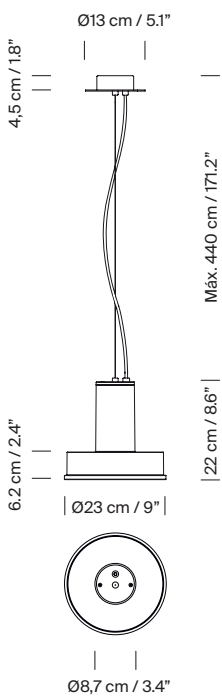

Arne S Domus

Santa & Cole Team. 2018
Pendant lamps

Regulations:

CE
UNE-EN 60598
UNE-EN 55015
UNE-EN 60529
UNE-EN 62031
UNE-EN 61000-3-2
UNE-EN 61347-2-13

UL
Damp locations
UL-1598
UL-8750
E-336377

Maintenance:

Clean with a smooth cloth. Do not use ammonia, solvents or abrasive cleaning products.

Others:

The lamp is delivered in one package.
The assembly instructions are delivered with the product.

Model:

Collection:

Pendant lamps